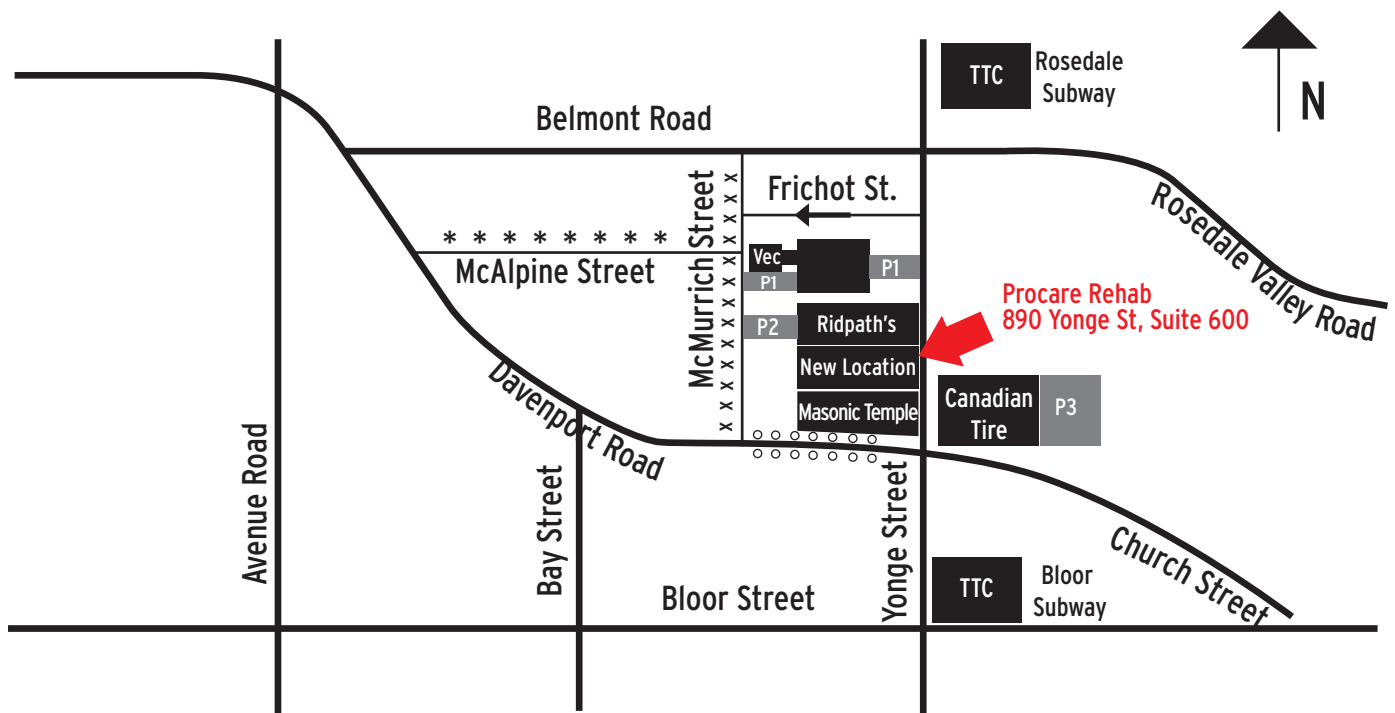

ProCare Rehabilitation

Physiotherapy, Acupuncture & Massage Therapy

We have moved to a

Bigger & Better Facility

just 2 buildings south of our previous location,
same side of the road, across from Canadian Tire

located at 890 Yonge St, Suite 600
(Yonge & Davenport)
Toronto, ON M4W 3P4

same phone #
416-324-2240

P1 underground parking \$3.00/½ hr

P2 behind Ridpaths \$2.00/½ hr

P3 Canadian Tire - buy \$10 purchase can park 1½ hrs

X X X meter parking from 10 am

* * * meter parking from 8 am

VEC Vet. Emergency Clinic - entrance from McMurrich - go right through the building

o o o meter parking from 9:30 am - 3:30 pm